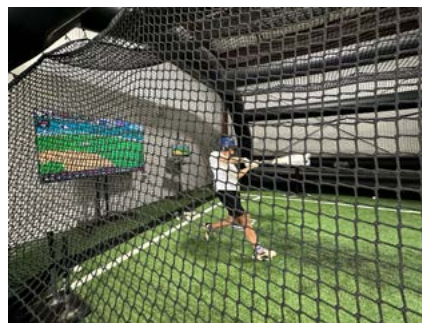

DAYTIME HOURS

THE PERFECT SPACE FOR GROUP OUTINGS

9AM-3PM MONDAY THROUGH FRIDAY

NON-PROFITS GROUPS

YOUTH ORGS

VETERAN GROUPS

SENIOR LIVING FACILITIES

HOME SCHOOL CLASSES

AND MORE!

ELEVATE CNY

SPORTS COMPLEX

Our 60,000 square foot facility has daytime hours available for your group to use for physical activity, recreation, socialization and more. Our staff is available to create and facilitate activities, or to simply book space for you!

Amenities

- Two full size turf fields
- Hard surface court
- Batting cages, including Hitrax
- Gun 12k Shoot-A-Way Rebounding Machine
- Bounce house
- Nature trails on premise
- Seating for lunch and snacks
- Concession available
- Conference room
- Ample parking/easy drop off

Activities and Offerings

- Equipment on site for soccer, basketball, pickleball, volleyball and more
- Team-building recreation games
- Collaboration with ICAN's Community Education and Training Team for integrated educational programming

Call to schedule your group time today!

Rich Diliberto (315) 231-0321 • rdiliberto@ican.family

4980 NY-233, Westmoreland, NY elevateCNY.com POWERED BY